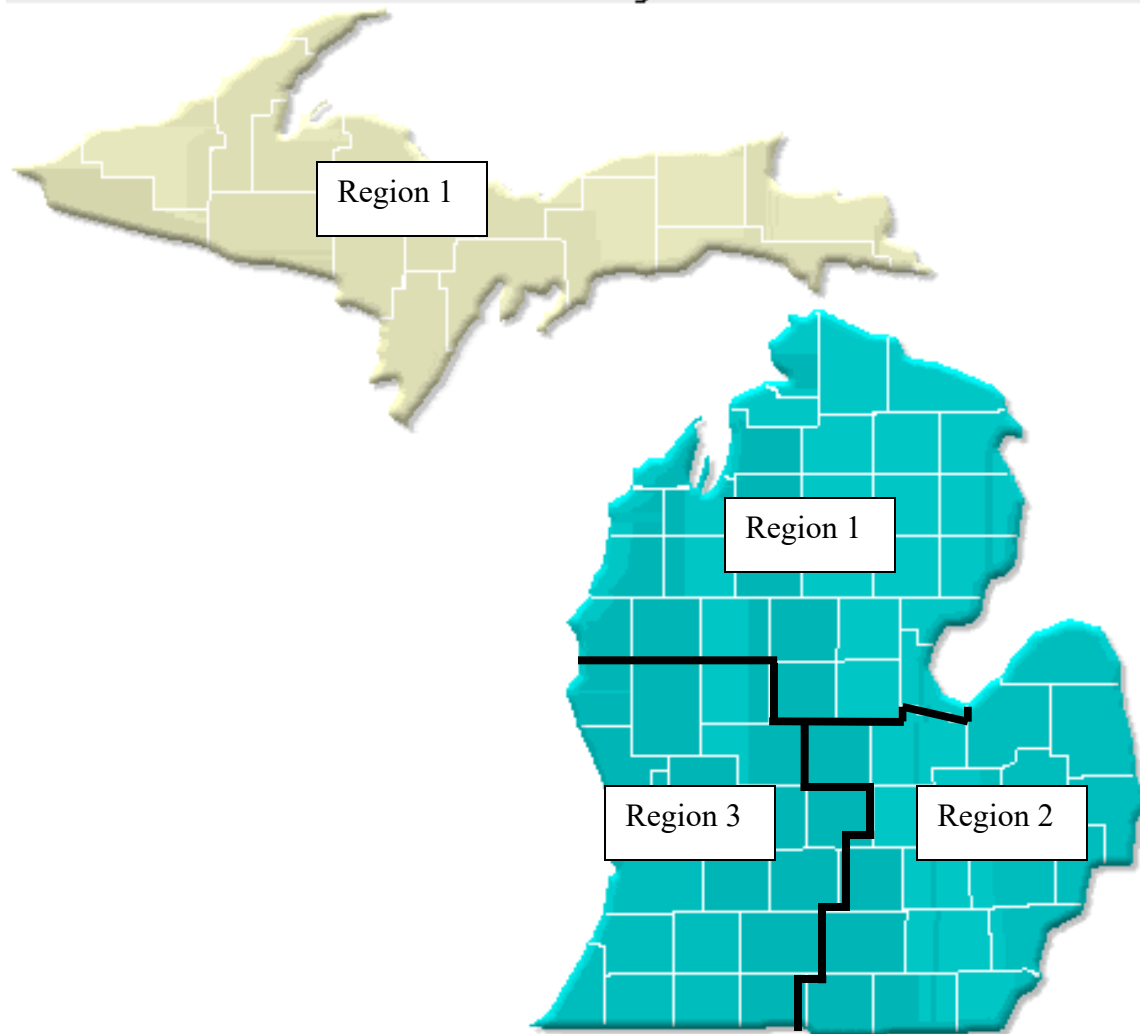

Michigan

Michigan SWCS Chapter Regions

Region 1: Comprising all of the upper peninsula of Michigan and the Northern portion of the Lower Peninsula comprising the counties of Alcona, Alpena, Antrim, Arenac, Bay, Benzie, Charlevoix, Cheboygan, Clare, Crawford, Emmet, Gladwin, Grand Traverse, Isabella, Iosco, Kalkaska, Lake, Leelanau, Manistee, Mason, Midland, Missaukee, Montmorency, Ogemaw, Osceola, Oscoda, Otsego, Presque Isle, Roscommon, and Wexford.

Region 2: Comprising the counties of Genesee, Gratiot, Hillsdale, Huron, Ingham, Jackson, Lapeer, Lenawee, Livingston, Macomb, Monroe, Oakland, Saginaw, Sanilac, Shiawassee, St. Clair, Tuscola, Washtenaw and Wayne.

Region 3: Comprising the counties of Allegan, Barry, Berrien, Branch, Calhoun, Cass, Clinton, Eaton, Ionia, Kalamazoo, Kent, Mecosta, Montcalm, Muskegon, Newaygo, Oceana, Ottawa, St. Joseph and Van Buren.