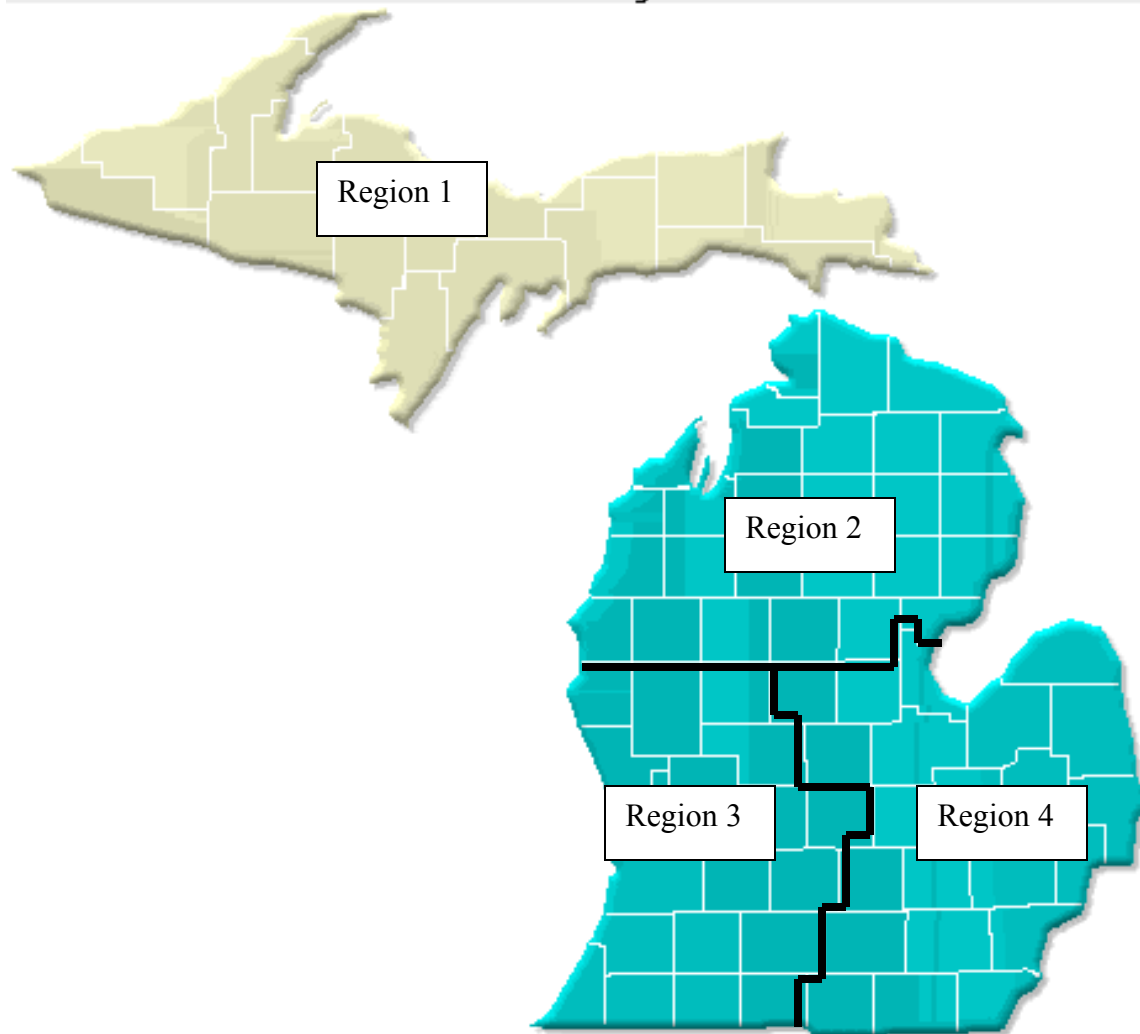

Michigan

Michigan SWCS Chapter Regions

Region 1: All of the Upper Peninsular Counties

Region 2: Comprising the counties of Alcona, Alpena, Antrim, Arenac, Benzie, Charlevoix, Cheboygan, Clare, Crawford, Emmet, Gladwin, Grand Traverse, Iosco, Kalkaska, Lake, Leelanau, Manistee, Mason, Missaukee, Montmorency, Ogemaw, Osceola, Oscoda, Otsego, Presque Isle, Roscommon and Wexford.

Region 3: Comprising the counties of Allegan, Barry, Berrien, Branch, Calhoun, Cass, Clinton, Eaton, Ionia, Kalamazoo, Kent, Mecosta, Montcalm, Muskegon, Newaygo, Oceana, Ottawa, St. Joseph and Van Buren.

Region 4: Comprising the counties of Bay, Genesee, Gratiot, Hillsdale, Huron, Ingham, Isabella, Jackson, Lapeer, Lenawee, Livingston, Macomb, Midland, Monroe, Oakland, Saginaw, Sanilac, Shiawassee, St. Clair, Tuscola, Washtenaw and Wayne.